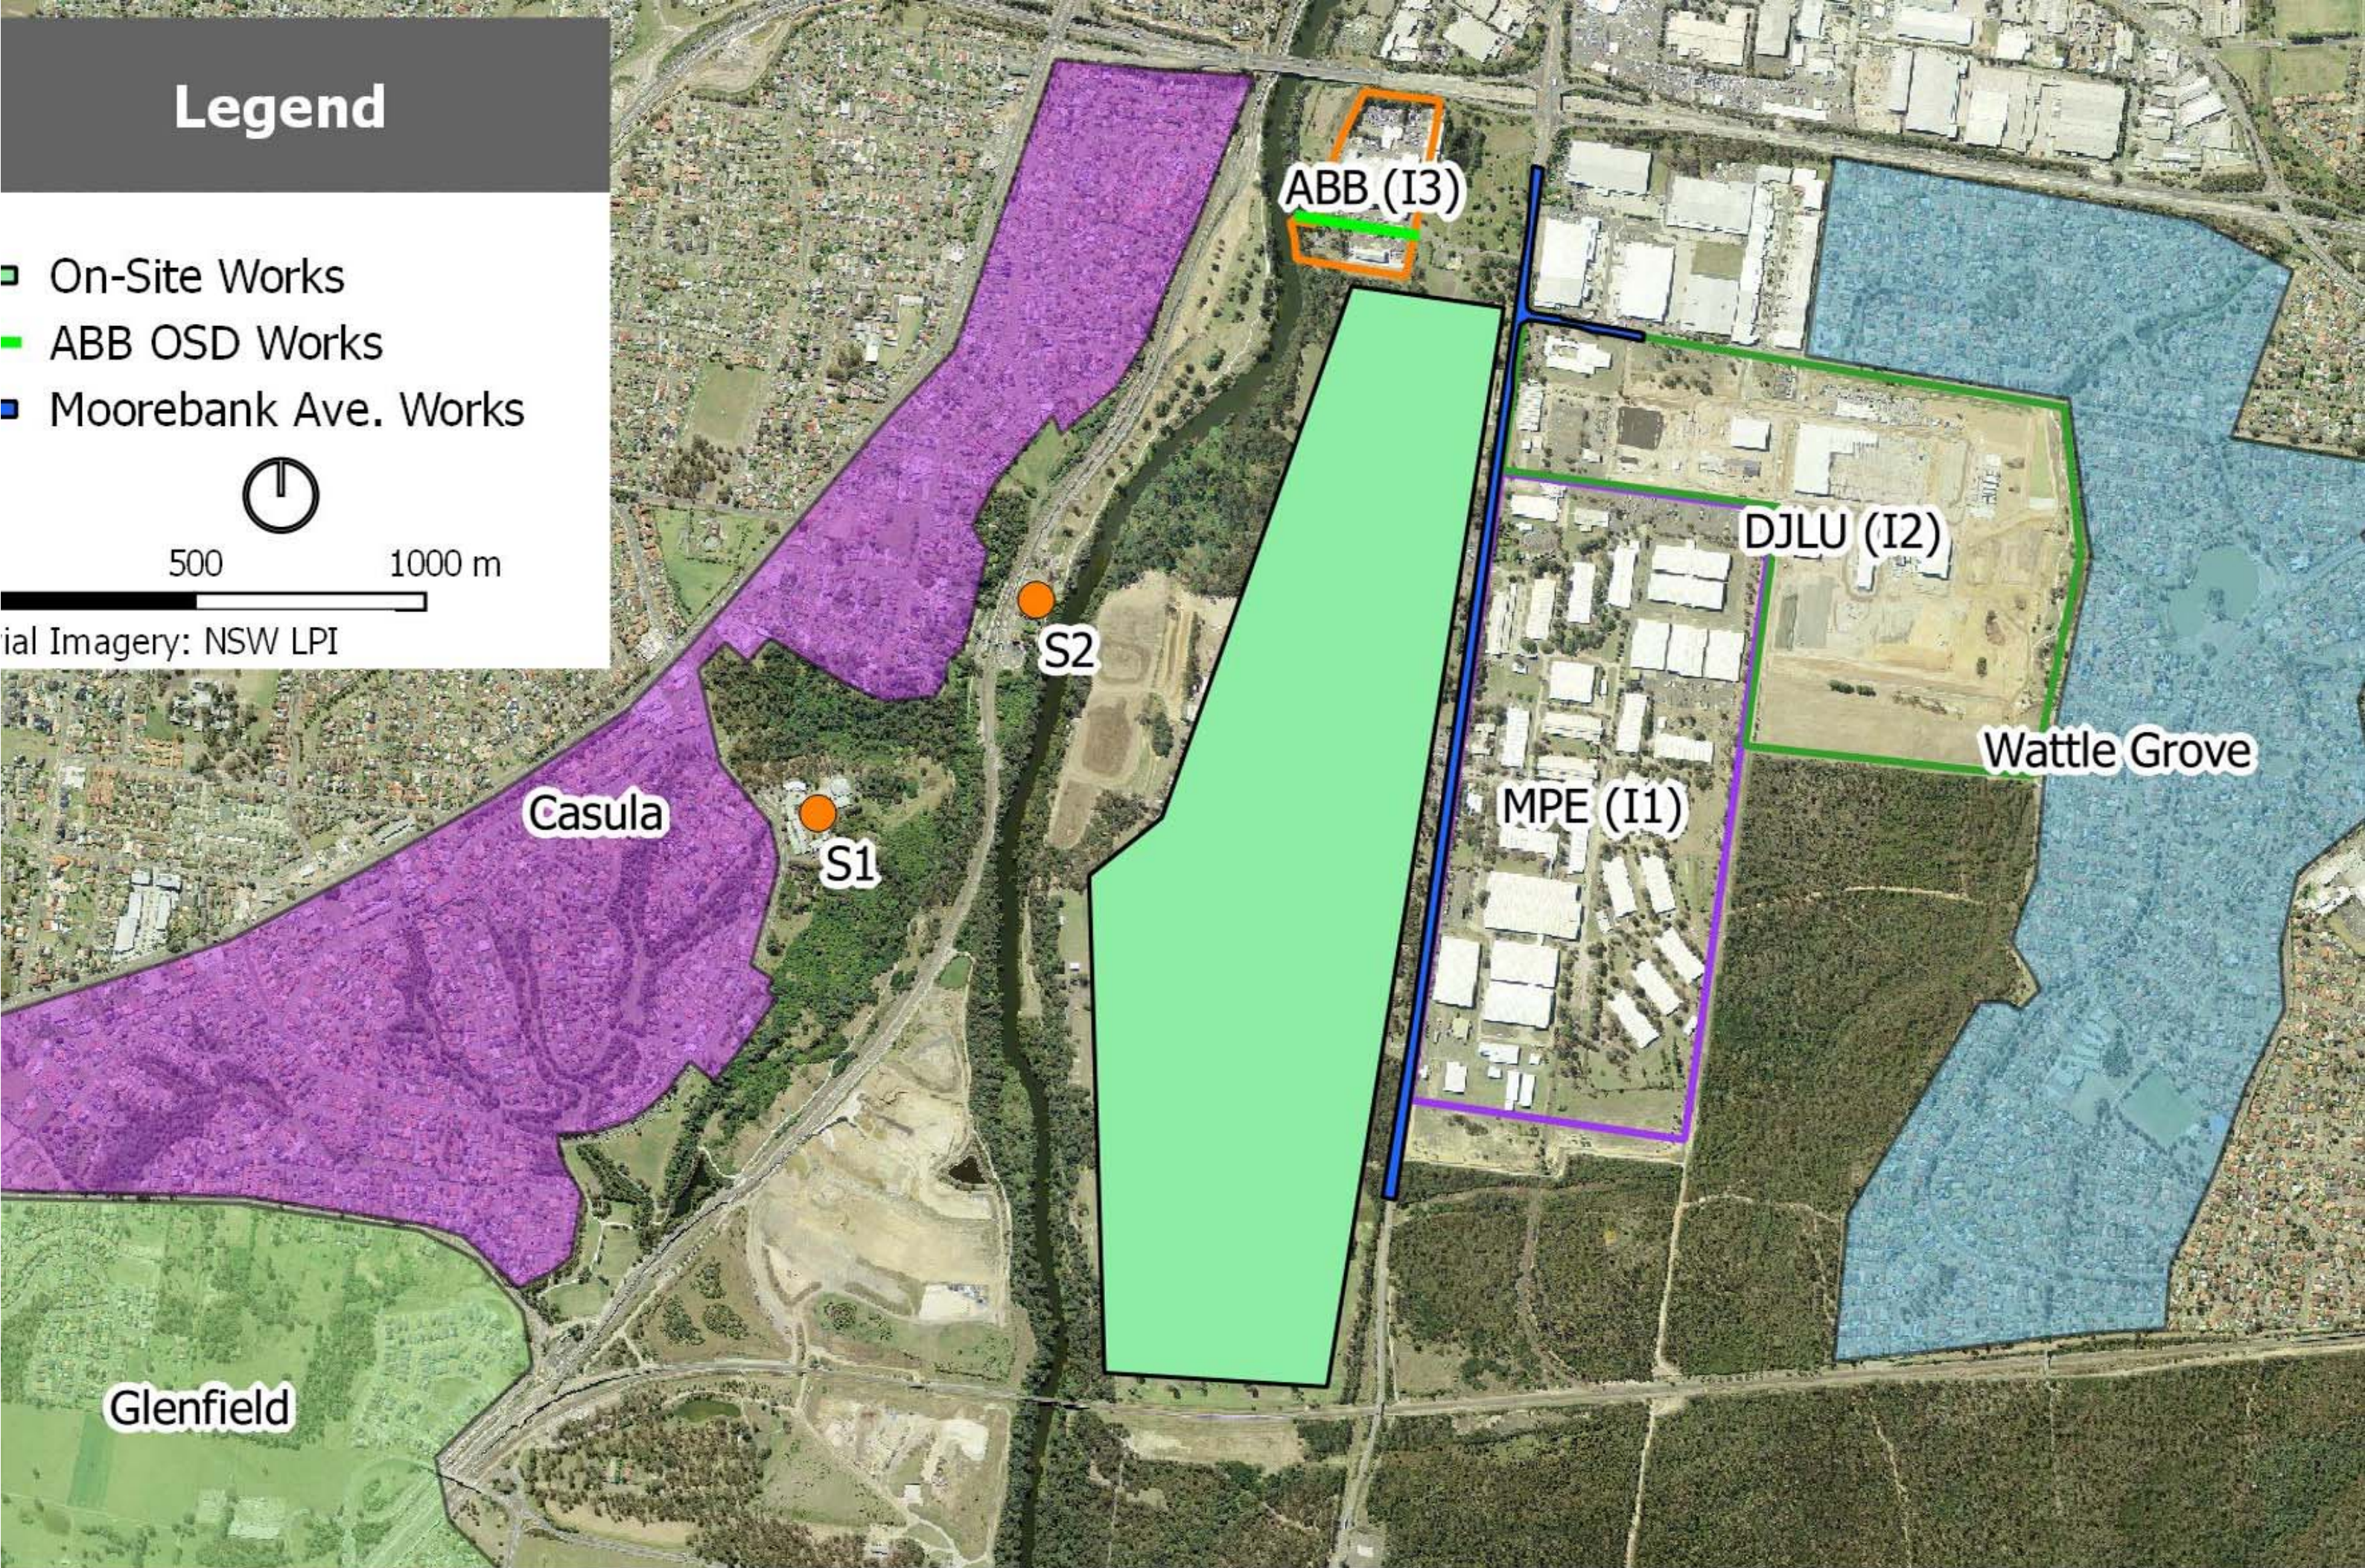

Legend

- On-Site Works
- ABB OSD Works
- Moorebank Ave. Works

500 1000 m

erial Imagery: NSW LPI

Glenfield

Casula

S1

S2

ABB (I3)

MPE (I1)

DJLU (I2)

Wattle Grove